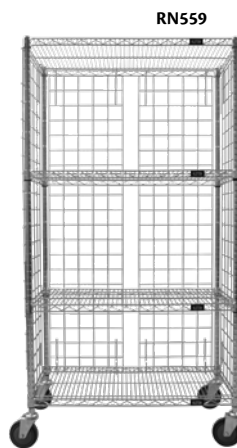

RL408

RL399

| Model No | Overall Dimensions | | | No. of Shelves | Price /Each |
|-------------------|--------------------|--------|------------|----------------|-------------|
| | W" | x D" | x H" | | |
| STATIONARY | | | | | |
| RL399 | 38.5 | x 21.5 | x 66 13/16 | 4 | |
| RL400 | 50.5 | x 21.5 | x 66 13/16 | 4 | |
| RL402 | 38.5 | x 21.5 | x 66 13/16 | 5 | |
| RL403 | 50.5 | x 21.5 | x 66 13/16 | 5 | |
| MOBILE | | | | | |
| RL408 | 38.5 | x 21.5 | x 68 1/2 | 4 | |
| RL409 | 50.5 | x 21.5 | x 68 1/2 | 4 | |
| RL411 | 38.5 | x 21.5 | x 68 1/2 | 5 | |
| RL412 | 50.5 | x 21.5 | x 68 1/2 | 5 | |

RG460

| Nylon Size L" x H" | Uncoated Model No. | Price /Each | Vinyl Coated Model No. | Price /Each |
|--|--------------------|-------------|------------------------|-------------|
| FOR SHELF TRUCKS AND CARTS 18" WIDE | | | | |
| 36 x 54 | RG460 | | RG466 | |
| 36 x 62 | RG461 | | RG467 | |
| 48 x 54 | RG462 | | RG468 | |
| 48 x 62 | RG463 | | RG469 | |
| 60 x 54 | RG464 | | RG470 | |
| 60 x 62 | RG465 | | RG471 | |
| FOR SHELF TRUCKS AND CARTS 24" WIDE | | | | |
| 36 x 54 | RG472 | | RG478 | |
| 36 x 62 | RG473 | | RG479 | |
| 48 x 54 | RG474 | | RG480 | |
| 48 x 62 | RG475 | | RG481 | |
| 60 x 54 | RG476 | | RG482 | |
| 60 x 62 | RG477 | | RG483 | |

Note: Other colours available.

ENCLOSED WIRE STOCK PICKING CARTS

- High quality chromate shelves and posts prevent corrosion
- Enclosed sides keeps items from falling out
- Shelves can be adjusted quickly and easily
- Strong and versatile
- Includes: (2) 5" swivel resilient casters, (2) 5" rubber caster with brakes
- Shipped knocked down
- One-year limited warranty
- Capacity is based on evenly distributed weight
- No. of Shelves: 4
- Capacity: 800 lbs.
- Cart Material: Chrome Plated
- NSF Certified