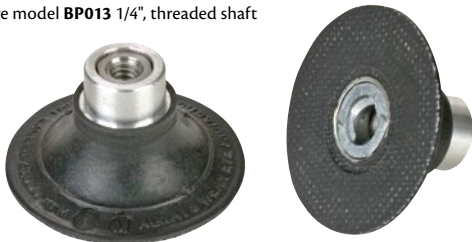

ROLOC™ RADIAL BRISTLE DISCS

- Same characteristics as the Roloc™ bristle discs, but in a radial format
- Roloc™ radial bristle discs come in 3" diameters and have a maximum operating RPM of 25 000

Model No.	Grit	Colour	Price /Each
BP103	50	Green	
BP104	80	Yellow	
BP102	120	White	

ROLOC™ DISC HOLDERS

- Rubber Roloc™ back-up pads are offered in different sizes and degrees of hardness for varying grinding applications
- All Roloc™ disc holders are threaded and require model BP013 1/4", threaded shaft